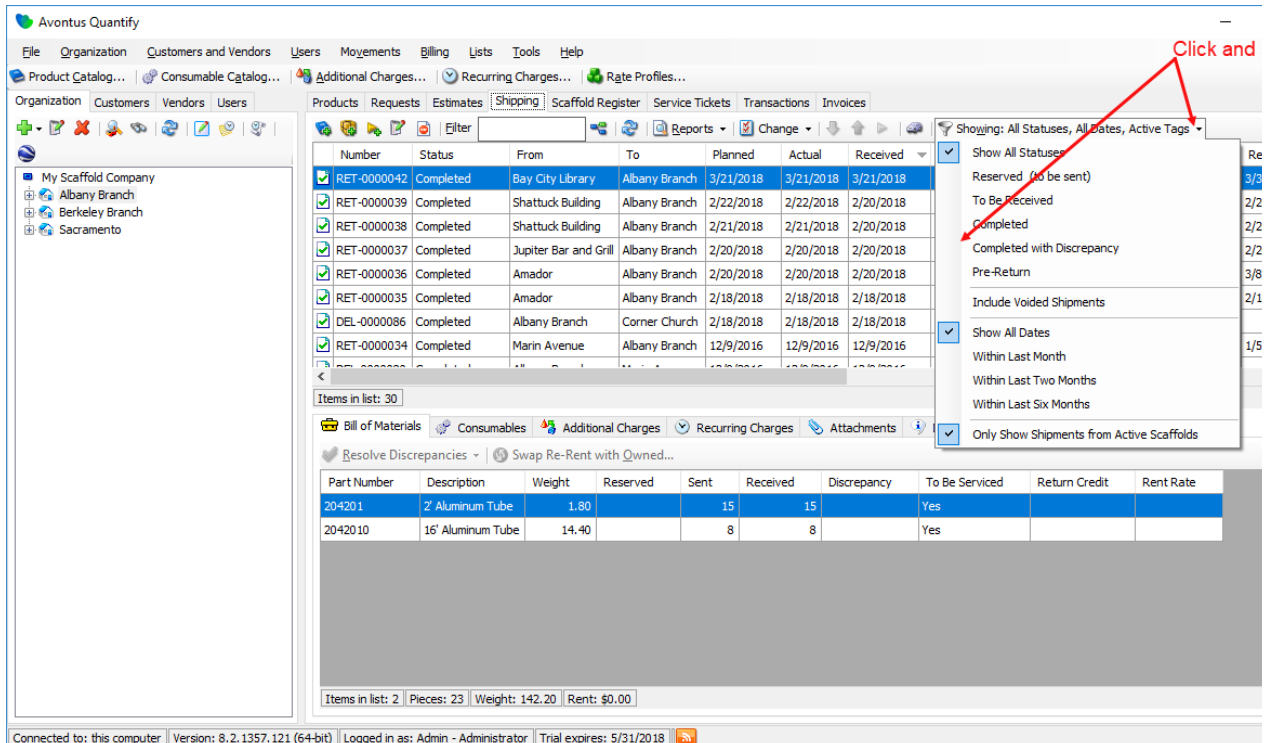

Using the Showing Filter

Many of Quantify's tabs have a dropdown called the **Showing** filter. This dropdown enables you to select a filter that determines what information Quantify presents in the table below. The expanded **Showing** filter dropdown displays a check next to each selected criteria. When not expanded, it displays the word *Showing* and the selected filter(s).

To use the **Showing** filter:

Click the **Showing** dropdown and select the criteria by which you want Quantify to display the information in the table.

When you release the mouse button, Quantify filters the information in the table below based on the selected filter criteria.

You can also find the filter on the screens like the New Reservation screen. Here you can select to show Products or Consumables at a specific site or on the Shipment (or show all Products/Consumables).