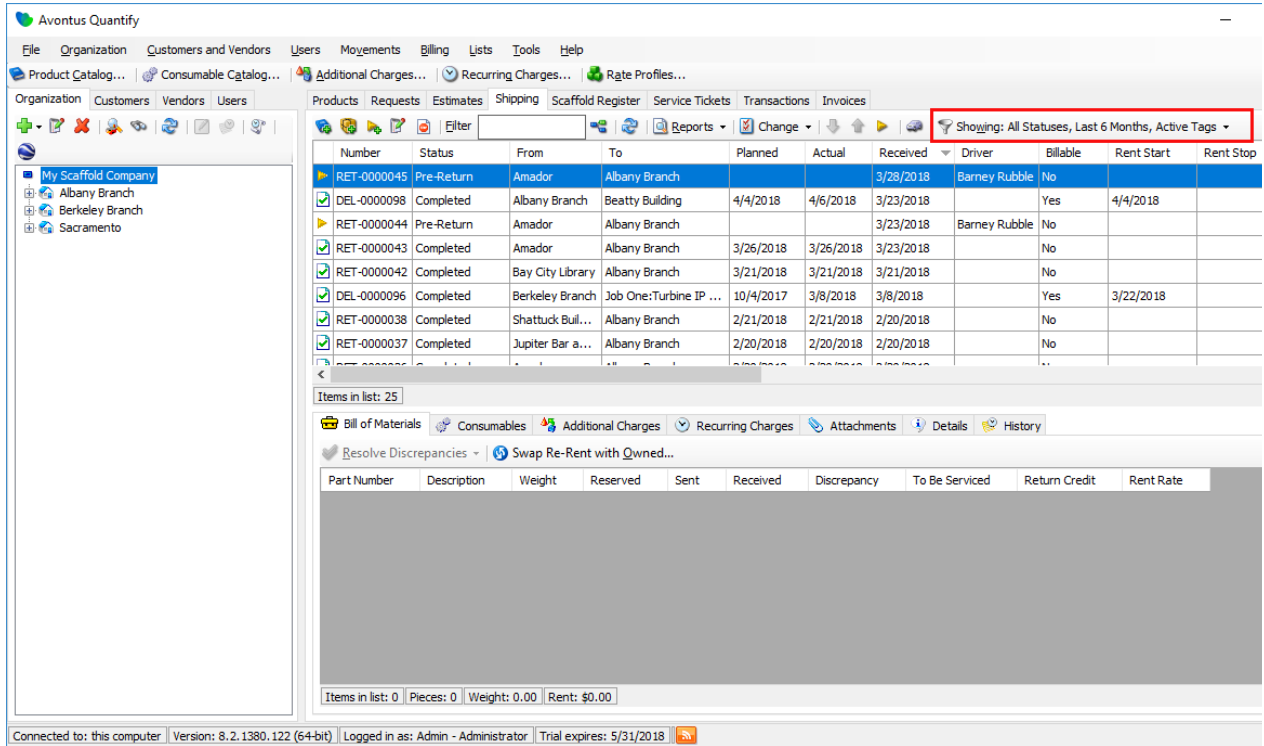

Using the Showing Filter

Many of Quantify's tabs have a dropdown called the **Showing** filter. This dropdown enables you to select a filter that determines what information Quantify presents in the table below. The expanded **Showing** filter dropdown displays a check next to each selected criteria. When not expanded, it displays the word *Showing* and the selected filter(s).

To use the **Showing** filter:

Click the **Showing** dropdown and select the criteria by which you want Quantify to display the information in the table.

When you release the mouse button, Quantify filters the information in the table below based on the selected filter criteria.

You can also find the filter on the screens like the New Reservation screen. Here you can select to show Products or Consumables at a specific site or on the Shipment (or show all Products/Consumables).